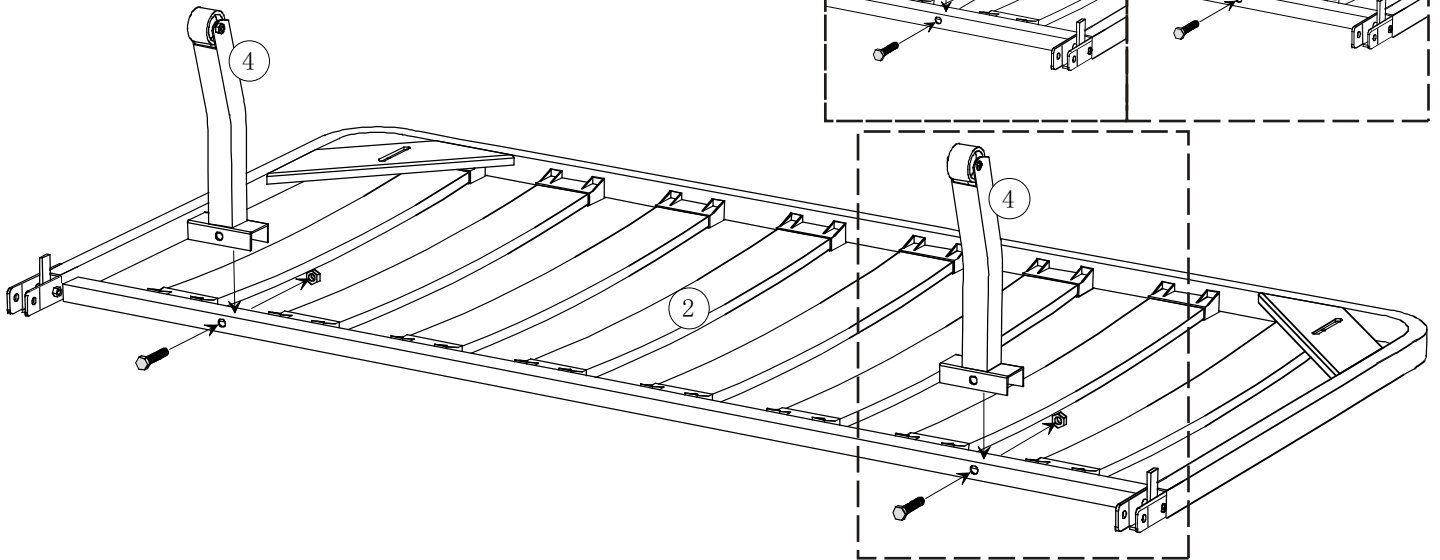

# Bonsai / Roma - 3 Seat Sofa Bed

## Explode View

## Fittings

1

2

3

4

E x2

D x2

5